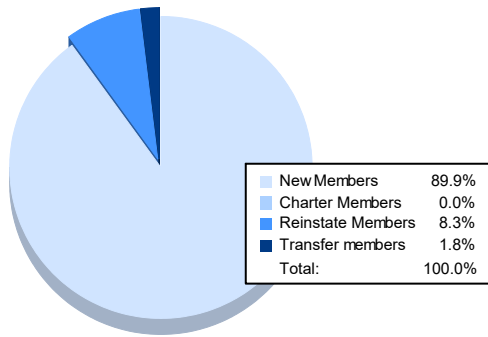

Year	New Clubs	Dropped Clubs	Gain/ Loss Clubs	New Members	Charter Members	Reinstate Members	Transfer Members	Total Member Added	Total Members Dropped	Gain/ Loss Members
2016-2017	0	0	0	160	0	4	7	171	169	2
2017-2018	0	0	0	136	0	5	8	149	177	-28
2018-2019	0	1	-1	157	0	10	10	177	208	-31
2019-2020	0	0	0	120	2	11	6	139	179	-40
2020-2021	0	0	0	98	0	9	2	109	175	-66
<b>Average</b>	<b>0</b>	<b>0</b>	<b>0</b>	<b>134</b>	<b>0</b>	<b>8</b>	<b>7</b>	<b>149</b>	<b>182</b>	<b>-33</b>

### Membership Composition June 2021 Cumulative