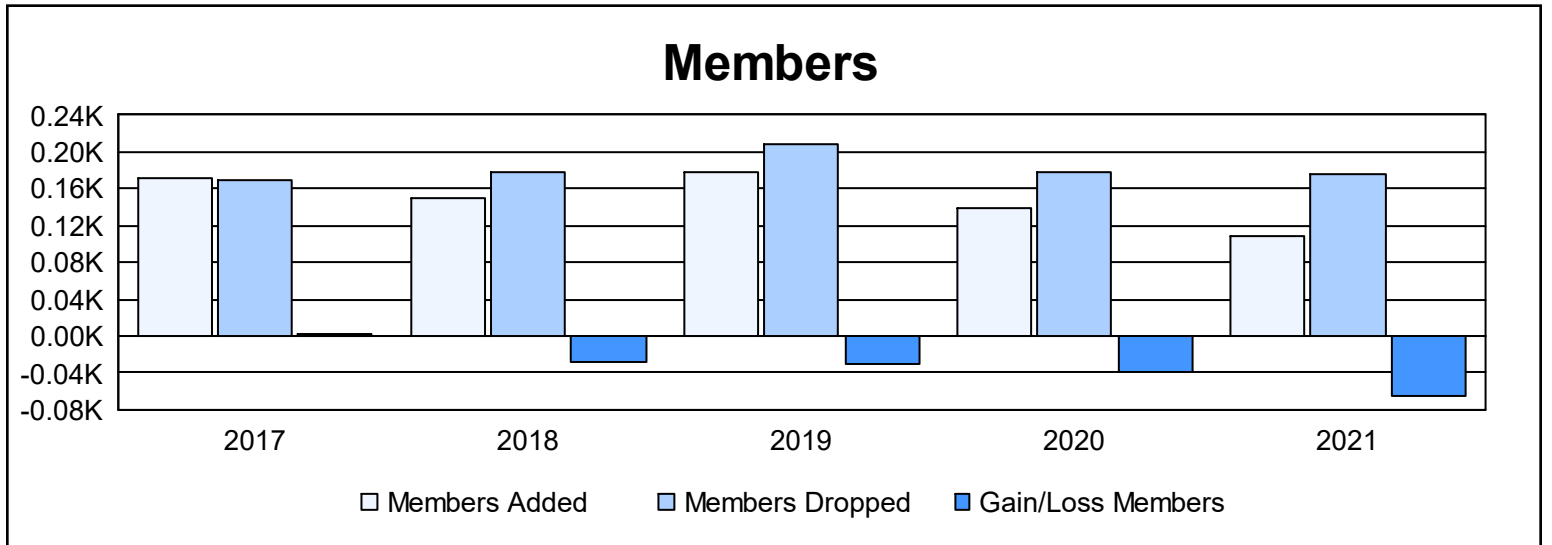

Year	New Clubs	Dropped Clubs	Gain/ Loss Clubs	New Members	Charter Members	Reinstate Members	Transfer Members	Total Member Added	Total Members Dropped	Gain/ Loss Members
2016-2017	0	0	0	160	0	4	7	171	169	2
2017-2018	0	0	0	136	0	5	8	149	177	-28
2018-2019	0	1	-1	157	0	10	10	177	208	-31
2019-2020	0	0	0	120	2	11	6	139	179	-40
2020-2021	0	0	0	98	0	9	2	109	175	-66
<b>Average</b>	<b>0</b>	<b>0</b>	<b>0</b>	<b>134</b>	<b>0</b>	<b>8</b>	<b>7</b>	<b>149</b>	<b>182</b>	<b>-33</b>

### Membership Composition June 2021 Cumulative