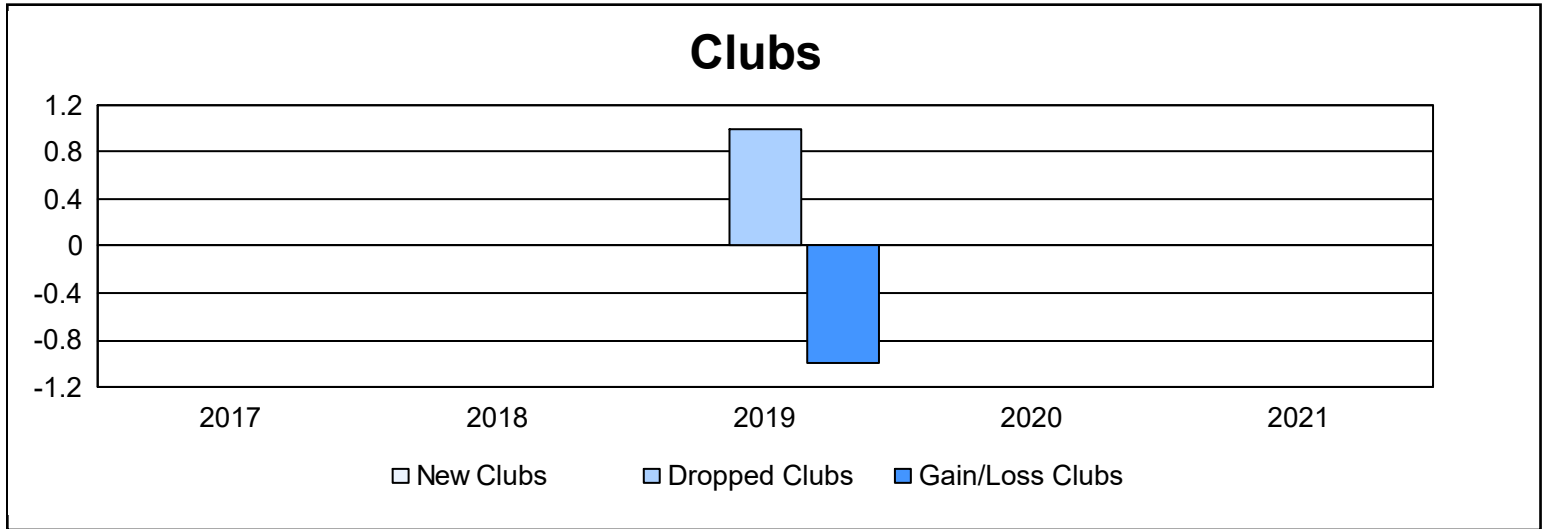

Year	New Clubs	Dropped Clubs	Gain/ Loss Clubs	New Members	Charter Members	Reinstate Members	Transfer Members	Total Member Added	Total Members Dropped	Gain/ Loss Members
2016-2017	0	0	0	160	0	4	7	171	169	2
2017-2018	0	0	0	136	0	5	8	149	177	-28
2018-2019	0	1	-1	157	0	10	10	177	208	-31
2019-2020	0	0	0	120	2	11	6	139	179	-40
2020-2021	0	0	0	98	0	9	2	109	175	-66
<b>Average</b>	<b>0</b>	<b>0</b>	<b>0</b>	<b>134</b>	<b>0</b>	<b>8</b>	<b>7</b>	<b>149</b>	<b>182</b>	<b>-33</b>

### Membership Composition June 2021 Cumulative